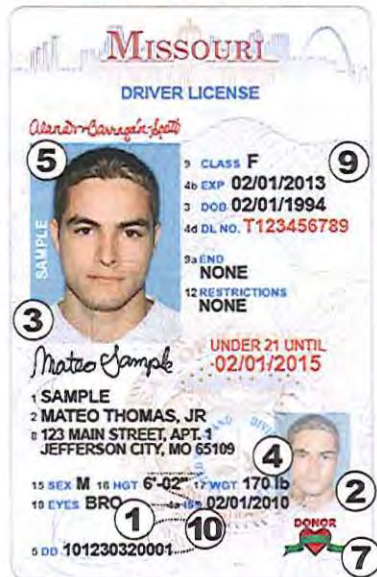

New LOOK AND SECURITY FEATURES

Missouri Driver Licenses and Nondriver Identification Cards

The Missouri Department of Revenue is enhancing the security of driver licenses and nondriver identification cards. These changes help protect your identity and decrease fraud.

Driver License

Under-21 License

Temporary Driver License

- ① Laser Perforations
- ② Ghost Image
- ③ Fine lines through portrait and ghost image
- ④ Overlapping data onto ghost image
- ⑤ Photo
- ⑥ The state seal and the word "TEMPORARY" are printed with temperature-sensitive ink. These areas fade to white with exposure to warmth.
- ⑦ Optional organ donor indicator
- ⑧ Mailing information
- ⑨ Expiration date
- ⑩ Issue Date
- ⑪ 2D Barcode

- Applicants will receive a temporary license and may keep the old license which will be punched "VOID."
- The permanent license will be produced at a secure U.S. facility.
- The new license will be mailed in an unmarked envelope (similar to credit card mailings) and will typically arrive in the mail at your home within 7 to 10 business days.