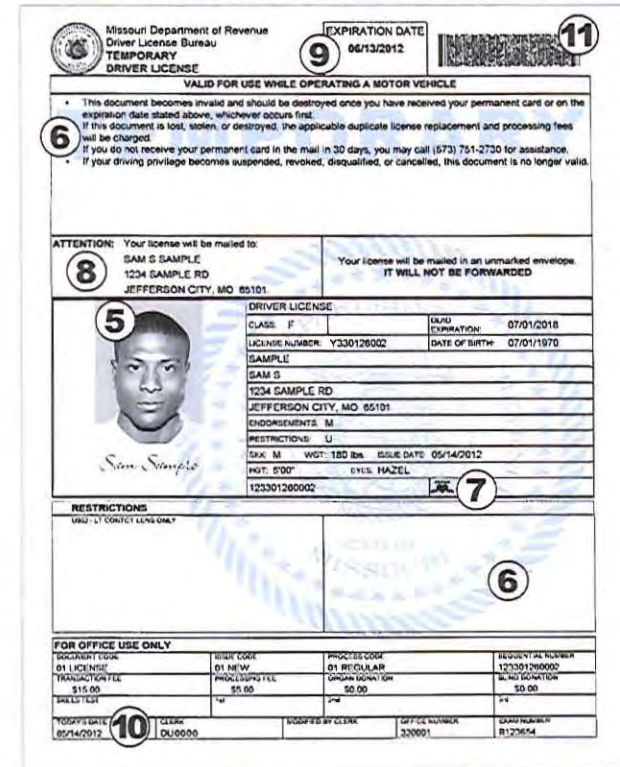

New LOOK AND SECURITY FEATURES

Missouri Driver Licenses and Nondriver Identification Cards

The Missouri Department of Revenue is enhancing the security of driver licenses and nondriver identification cards. These changes help protect your identity and decrease fraud.

Driver License

Under-21 License

Temporary Driver License

- ① Laser Perforations
- ② Ghost Image
- ③ Fine lines through portrait and ghost image
- ④ Overlapping data onto ghost image
- ⑤ Photo
- ⑥ The state seal and the word "TEMPORARY" are printed with temperature-sensitive ink. These areas fade to white with exposure to warmth.
- ⑦ Optional organ donor indicator
- ⑧ Mailing information
- ⑨ Expiration date
- ⑩ Issue Date
- ⑪ 2D Barcode