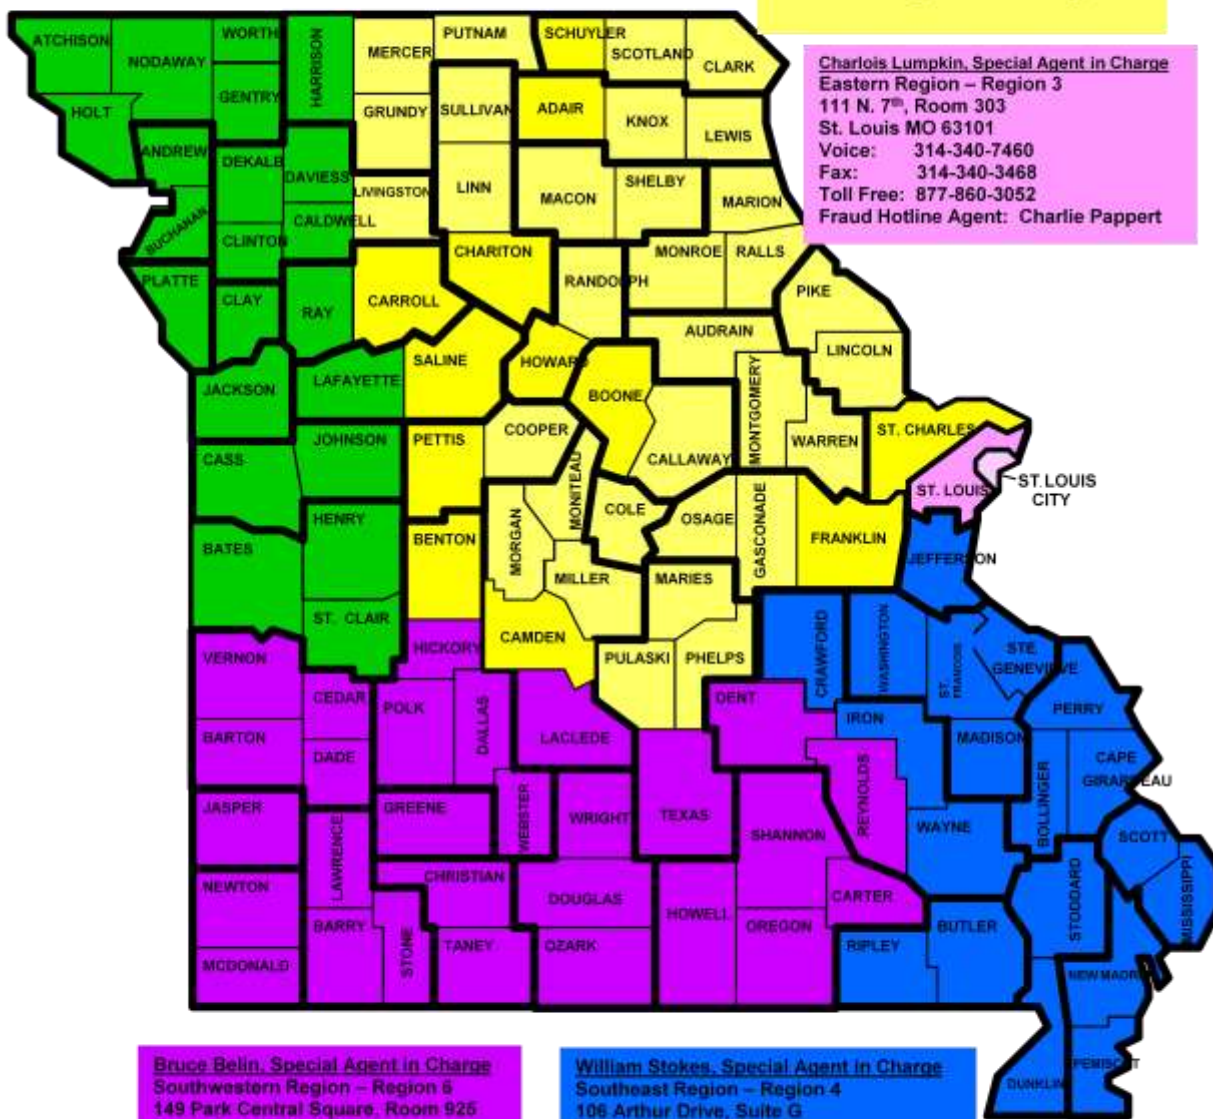

DLS Investigations (WIU) Area of Responsibility

December 2012

Vincent McCarty, Special Agent in Charge
Western Region – Region 5
103 North Main, Ste 201
Independence MO 64050
Voice: 816-325-5900
Fax: 816-325-5906
Toll Free: 877-698-0760
Fraud Hotline Agent: Clifton Parker

Krista Barnett, Special Agent in Charge
Central Region – Region 1
PO Box 1527
Jefferson City MO 65102
Voice: 573-751-3004
Fax: 573-751-0196
Toll Free: 877-770-8055
Fraud Hotline Agent: Charlie Pappert

Charlois Lumpkin, Special Agent in Charge
Eastern Region – Region 3
111 N. 7th, Room 303
St. Louis MO 63101
Voice: 314-340-7460
Fax: 314-340-3468
Toll Free: 877-860-3052
Fraud Hotline Agent: Charlie Pappert

Bruce Belin, Special Agent in Charge
Southwestern Region – Region 6
149 Park Central Square, Room 925
Springfield MO 65805
Voice: 417-895-6494
Fax: 417-895-6122
Toll Free: 877-839-4316
Fraud Hotline Agent: Clifton Parker

William Stokes, Special Agent in Charge
Southeast Region – Region 4
106 Arthur Drive, Suite G
Sikeston MO 63801
Voice: 573-472-5210
Fax: 573-472-5249
Toll Free: 877-603-4323
Fraud Hotline Agent: Charlie Pappert